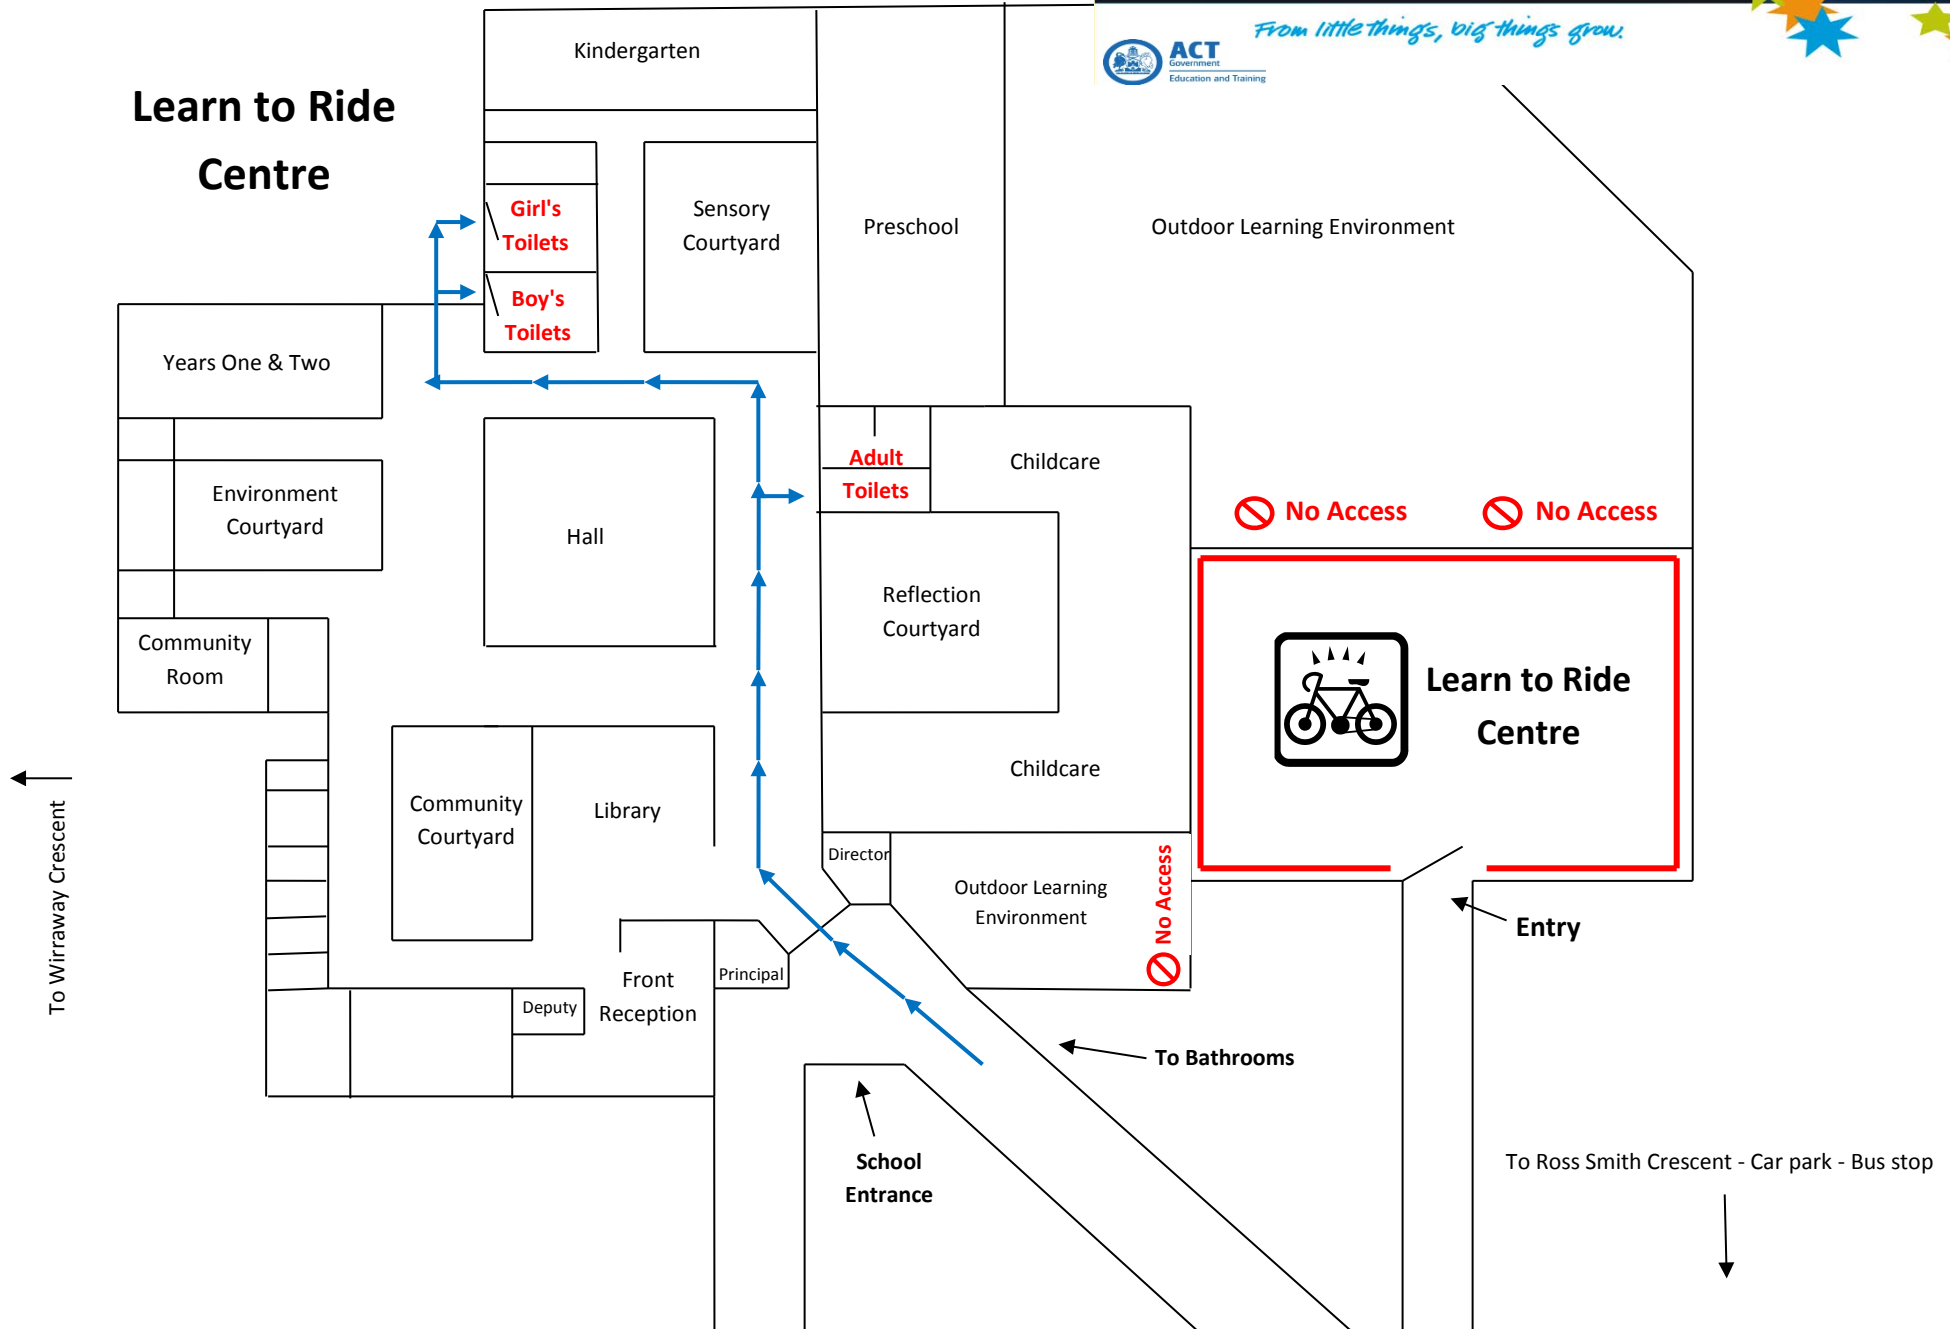

Southern Cross Early Childhood School

ABN: 616 750 677 739

From little things, big things grow.

Learn to Ride Centre

No Access

No Access

No Access

To Wirraway Crescent

School Entrance

To Bathrooms

Entry

To Ross Smith Crescent - Car park - Bus stop

Learn to Ride Centre